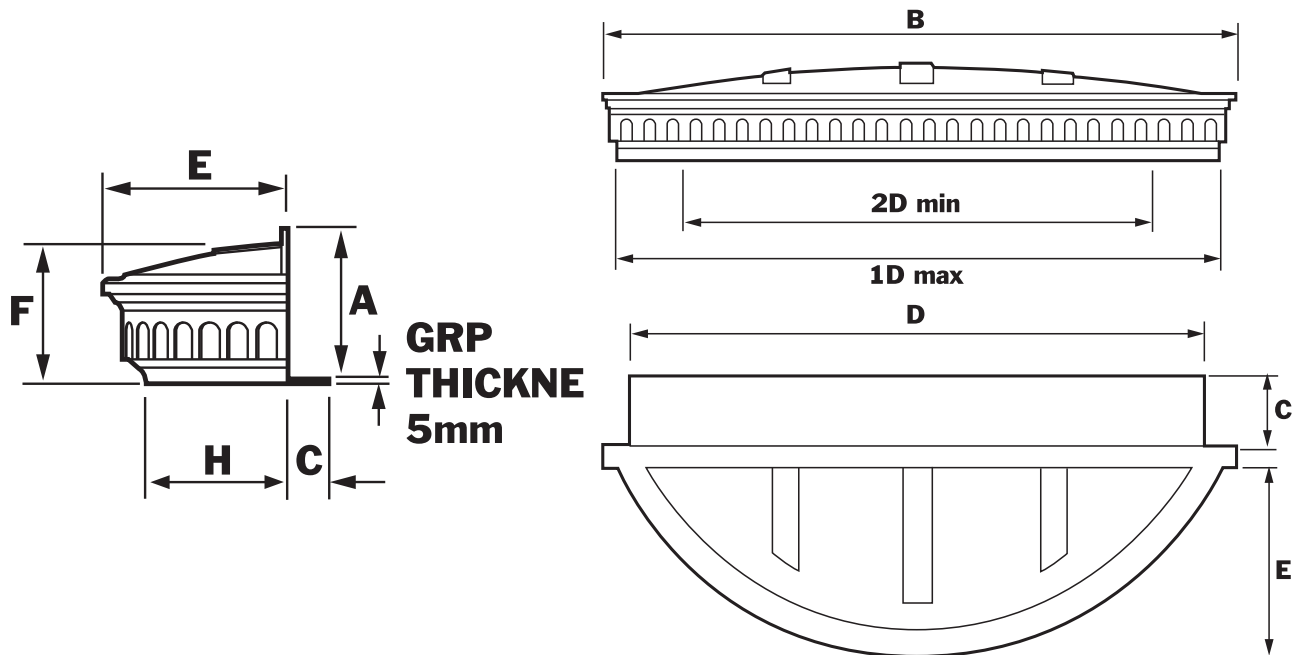

## Features

Beautifully designed, fitted with ease.

The bow canopy is manufactured in strong rigid GRP.

Suitable for openings between 1500mm and 3400mm.

Available foam filled at an extra cost.

Available in standard, deepplac or ultra white and light or dark brown.

## Technical Specification

Bow Size	Dimensions (mm)							Projection H
	A	B	C	1D	2D	E	F	
1800 (6ft)	230	2290	380	1900	1500	255	205	180
2400 (8ft)	270	2790	370	2450	1900	390	235	295
2800 (10ft)	270	3135	320	2800	2300	475	246	360
3400 (12ft)	300	3680	380	3400	2800	600	240	475