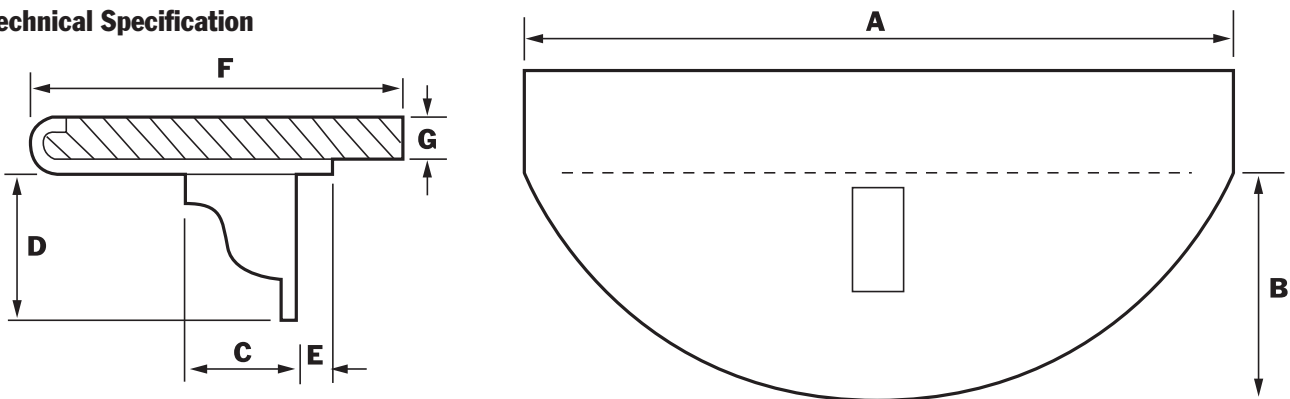

Technical Specification

Model Size & Type	Dimensions (mm)						
	A	B	C	D	E	F	G
MK1 GRP Base Unit							
1800 1 Bracket	2080	250	150	230	25	480	12
2400 1 Bracket	2750	410	230	230	25	700	12
2800 2 Brackets	2850	410	230	230	25	700	12
MK11 GRP Covered Base Unit							
1800 1 Bracket	2080	250	150	230	25	560	22
2400 1 Bracket	2750	410	230	230	25	715	22
2800 2 Brackets	2850	410	230	230	25	720	22

Coloured
finishes, plus
three shades
of White

Light
Brown

Dark
Brown

Ordering Codes

Bow window baseunits are available as special order. please contact our Trade Counter for latest prices and an order form or see page 314.

Trade Counter 01234 242734 **Fax** 01234 242735
E-mail tradecounter@windowware.co.uk