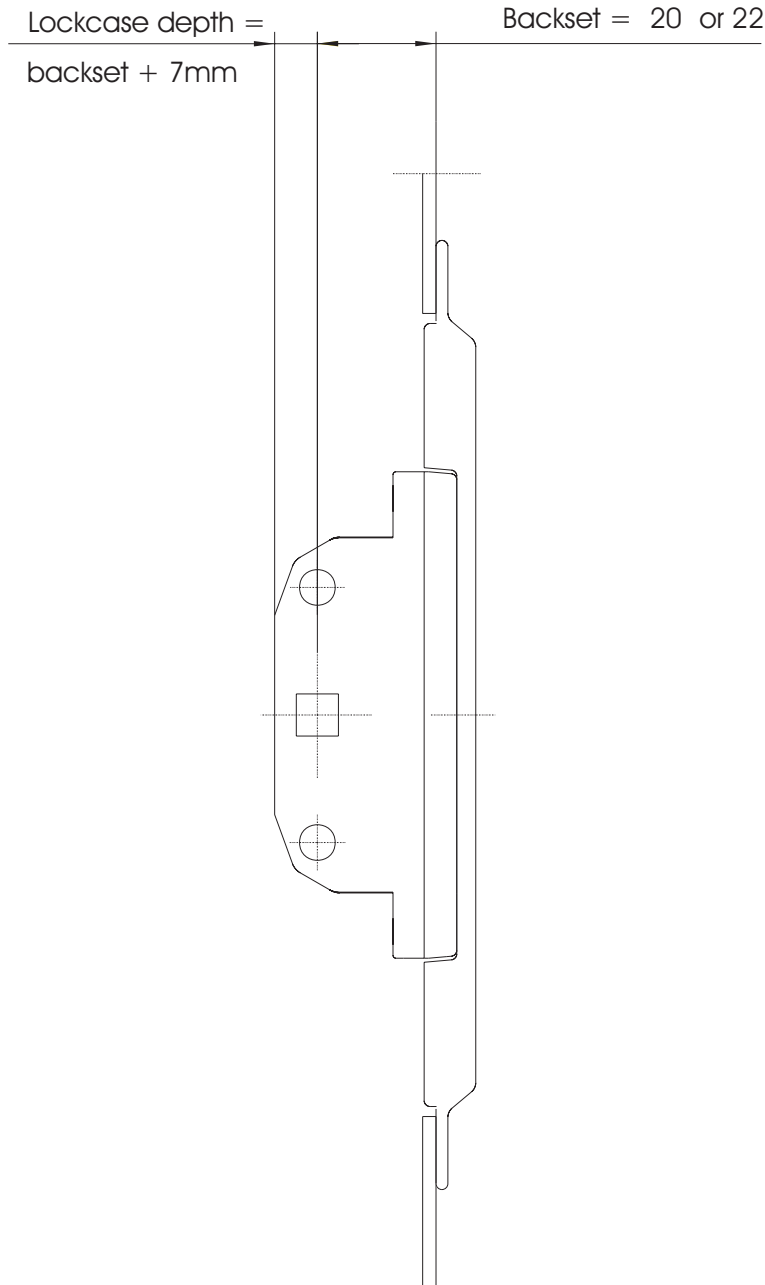

# Mk1 Shootbolt Espagnolette

## MACO Espagnolette Fittings

Date: 06.10.00

Yellow	Silver	BS	Description
13128	11262	20	Reverse action drive gear with cover plate
13129	11263	22	Reverse action drive gear with cover plate
10228	57175	20	Reverse action drive gear with cover holders and cover plate
10229	57176	22	Reverse action drive gear with cover holders and cover plate
28213	57177	20	Reverse action drive gear without cover plate
28214	57178	22	Reverse action drive gear without cover plate
28088		20	Reverse action drive gear with cover holders without cover plate
28089		22	Reverse action drive gear with cover holders without cover plate
32335			Cover Plate

# Mk 1 Shootbolt Espagnolette