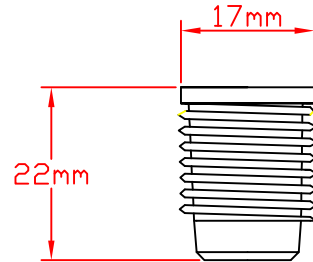

FER13600S

	CAD Drawing Please Do Not Update Manually		 Telford Way, Cross Park, Bedford, Bedfordshire MK42 0PQ	
	Additional Information: FER13600S - Shoot Bolt Keep	Drawn By:		RV
Date Drawn:		28/07/10		
Dimension(s):		MM		
Finish:		SAA		
	Material:		DWG No.	Issue No.
			TBC	1
			Page 1 of 1	Scale 1:1