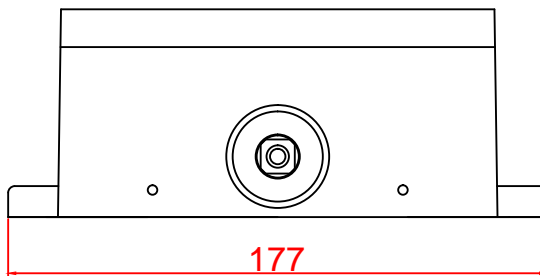

 Additional Information: WW Code: DCL70001	CAD Drawing Please Do Not Update Manually		 WINDOW WARE Telford Way, Cross Park, Bedford, Bedfordshire MK42 0PQ
	Drawn By: RV Date Drawn: 04/01/11 Dimension(s): MM Finish: Material:	Description: Eurospec Door Closer	
			DWG No.
			Page 1 Of 1 Scale 1:1
			Issue No. 1