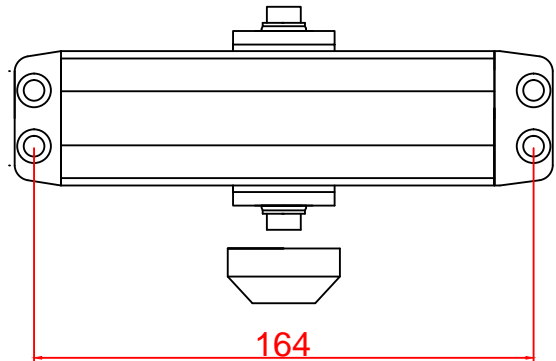

 Additional Information: WW Code: DCL70001	CAD Drawing Please Do Not Update Manually		 WINDOW WARE Telford Way, Cross Park, Bedford, Bedfordshire MK42 0PQ
	Drawn By: RV Date Drawn: 04/01/11 Dimension(s): MM Finish: Material:	Description: Eurospec Door Closer	
			DWG No.
			Page 1 Of 1 Scale 1:1
			Issue No. 1