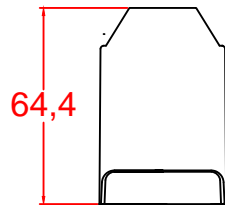

 Additional Information: WW Code: DCL70001	CAD Drawing Please Do Not Update Manually		 WINDOW WARE Telford Way, Cross Park, Bedford, Bedfordshire MK42 0PQ
	Drawn By: RV Date Drawn: 04/01/11 Dimension(s): MM Finish: Material:	Description: Eurospec Door Closer	
			DWG No.
			Page 1 Of 1 Scale 1:1
			Issue No. 1