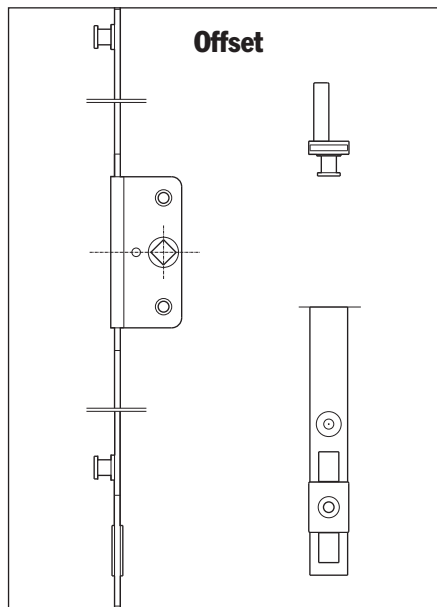

INFORMATION

Window Shootbolts and Espagnolette Bolts

Types

Required Measurements

Other required information

Profile system for keeps (as they are profile specific)
Size of the window (for shootbolt bar lengths)