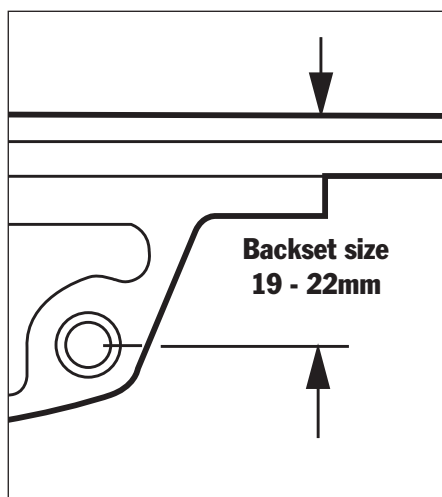

INFORMATION

Window Shootbolts and Espagnolette Bolts

Types

Required Measurements

Other required information

Profile system for keeps (as they are profile specific)
Size of the window (for shootbolt bar lengths)