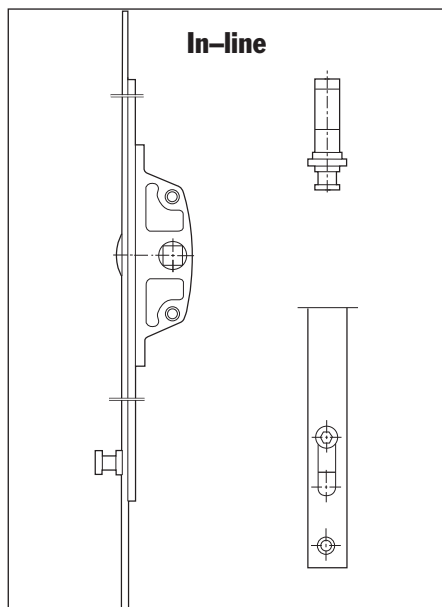

INFORMATION

Window Shootbolts and Espagnolette Bolts

Types

Required Measurements

Other required information

Profile system for keeps (as they are profile specific)
Size of the window (for shootbolt bar lengths)