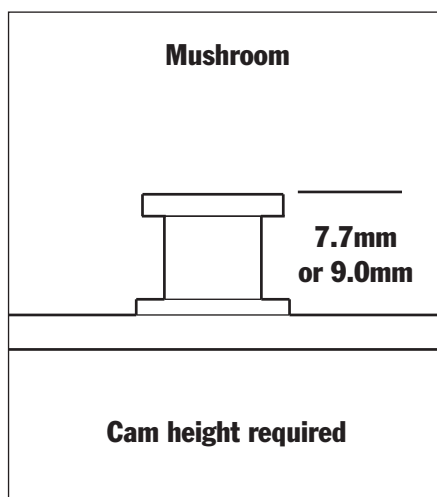

INFORMATION

Window Shootbolts and Espagnolette Bolts

Types

Required Measurements

Other required information

Profile system for keeps (as they are profile specific)
Size of the window (for shootbolt bar lengths)