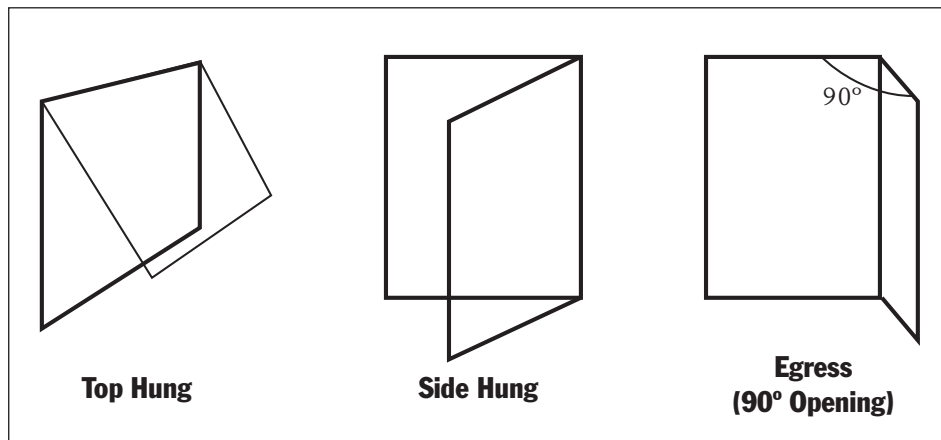

INFORMATION

Window Hinges

Opening Angle Diagrams

Required measurements (side hung version shown)

Required information:-

- | | | |
|------------|---|--------------------------|
| (a) | Length in inches | i.e. 10" |
| (b) | Width in millimetres | i.e. 18mm |
| (c) | Depth of hinge (stack height) | either 13 or 17mm |
| (d) | Top hung, side hung or side hung egress? | |