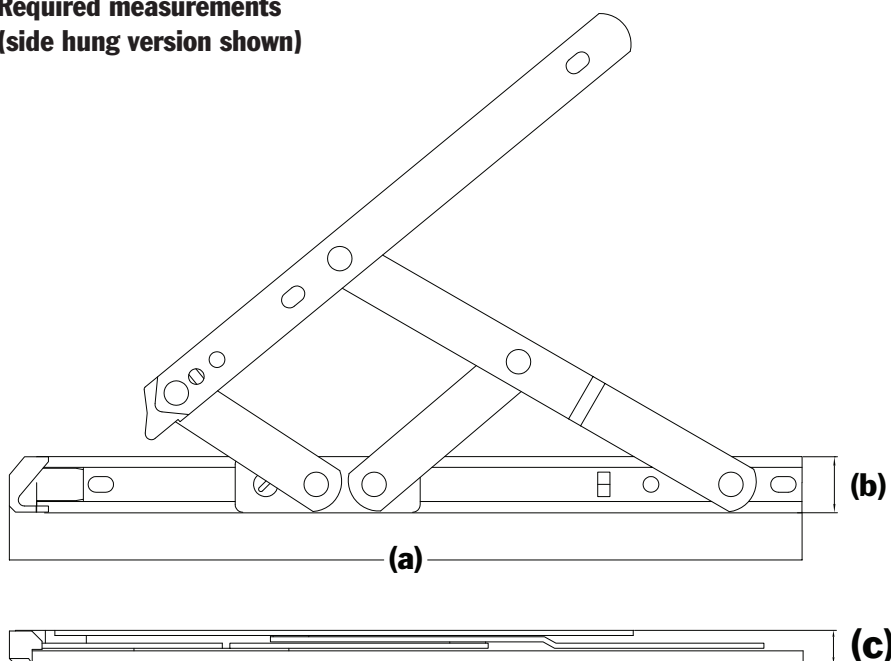

INFORMATION

Window Hinges

Opening Angle Diagrams

Required measurements (side hung version shown)

Required information:-

- | | | |
|------------|---|--------------------------|
| (a) | Length in inches | i.e. 10" |
| (b) | Width in millimetres | i.e. 18mm |
| (c) | Depth of hinge (stack height) | either 13 or 17mm |
| (d) | Top hung, side hung or side hung egress? | |