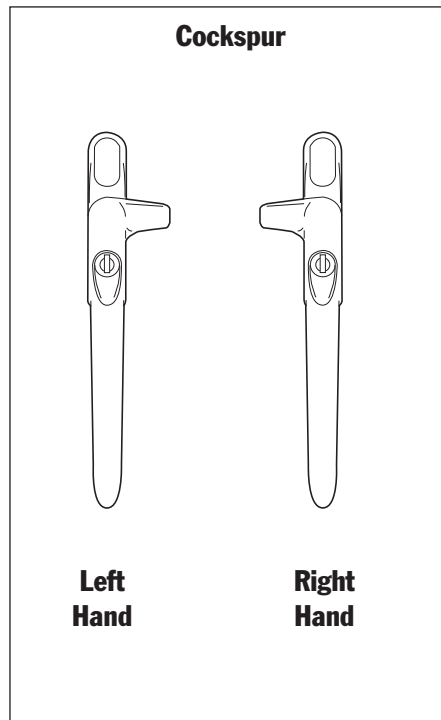

1

INFORMATION Window Handles

Handle Types

Required Measurements

Window Ware

Telford Way

Cross Park

Bedford