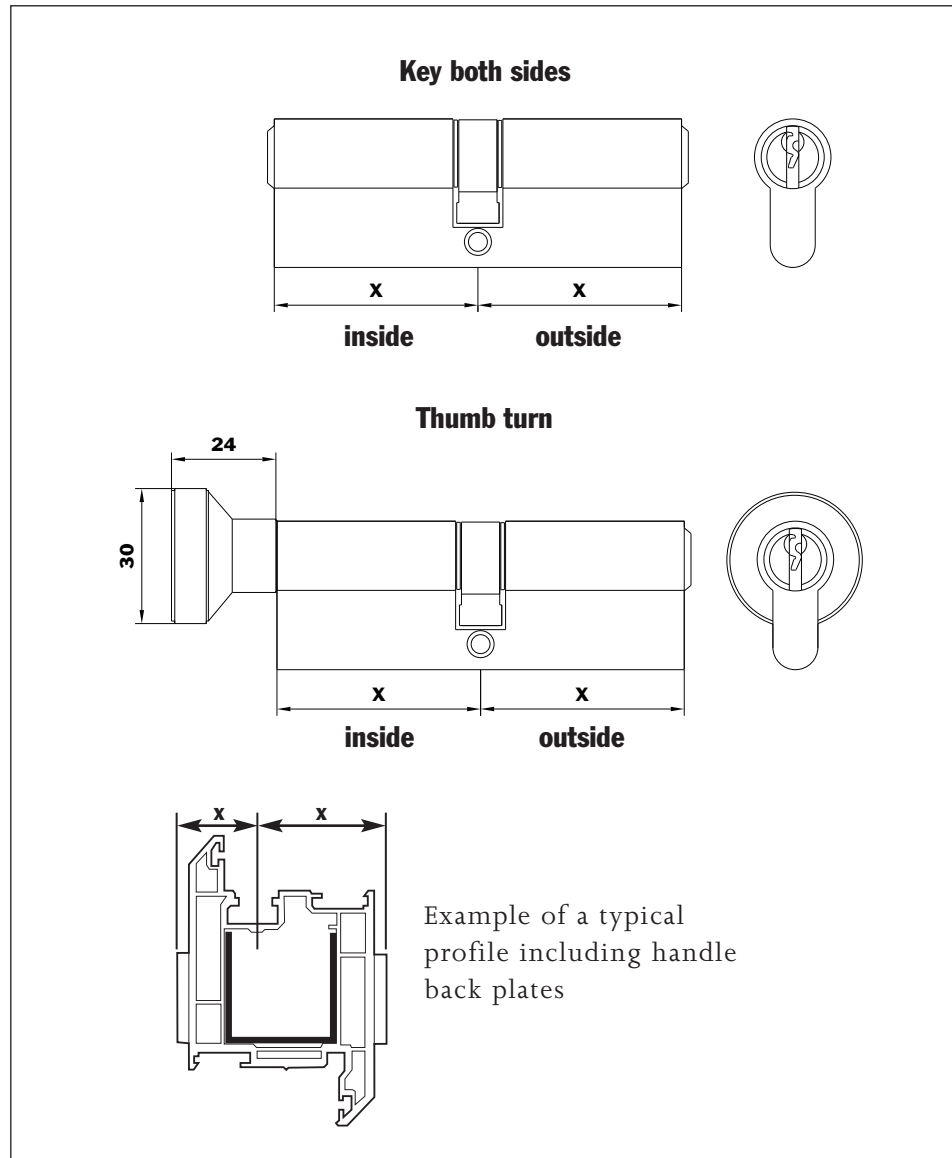

INFORMATION

Profile Cylinder Guide

Cylinder Styles

Window Ware

Telford Way

Cross Park

Bedford

MK42 0PQ