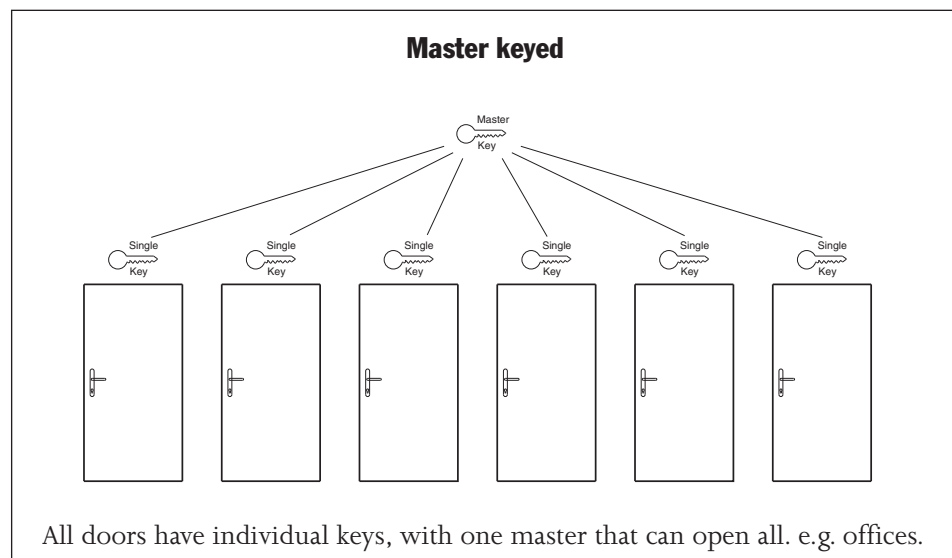

Door Cylinder Options