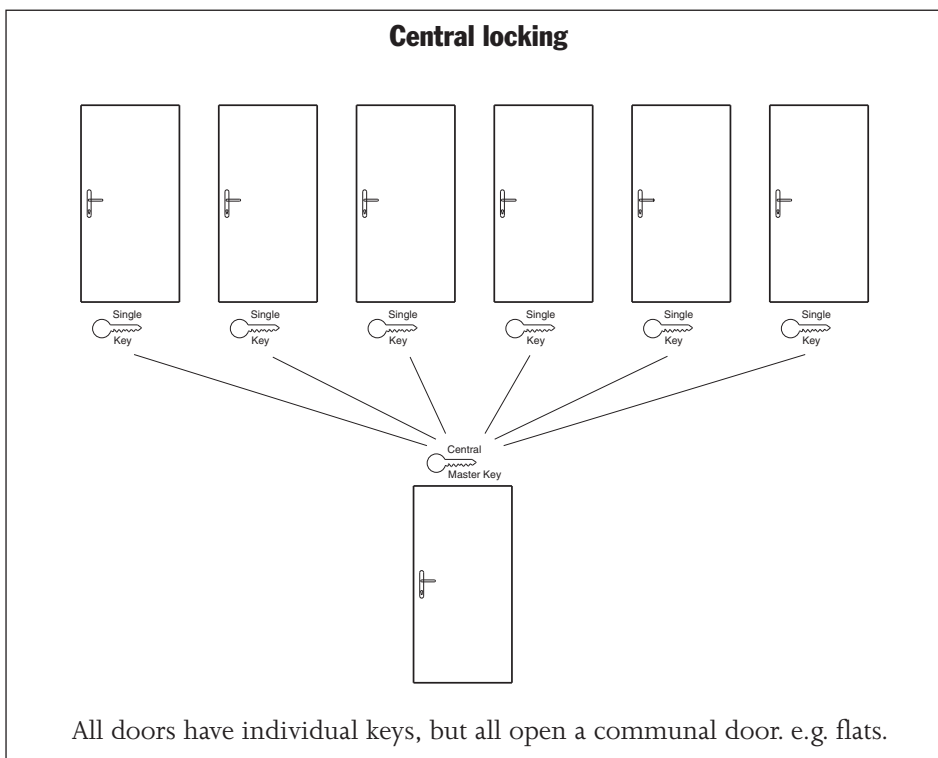

Telephone 01234 242734

Fax 01234 242735

ISO 9001 : 2000

Certificate No. 4010475

Door Cylinder Options

INFORMATION

Profile Cylinder Guide

Door Cylinder Options Continued