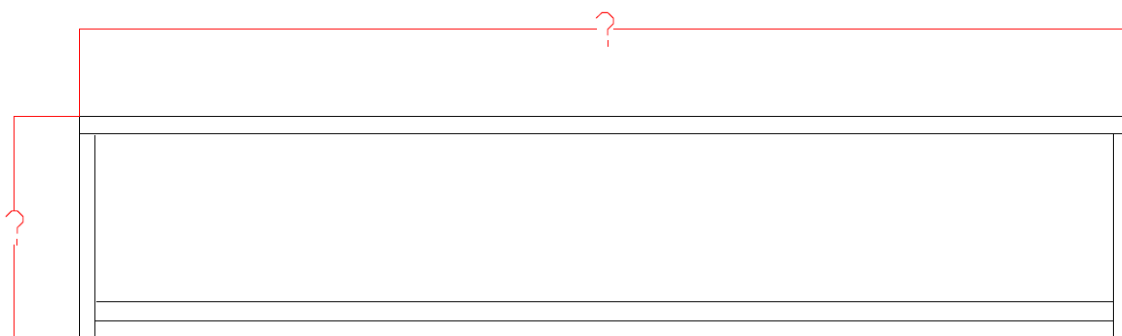

How To Identify A Letter Plate

Letter plates come in a variety of shapes, colours and sizes. Below is a diagram of the Letter plate dimensions required to identify the correct Letter plate, if you are looking for an exact match it is always helpful to supply a photograph of the item to get a like for like match.

Information Required:

Colour Of The Flap:

Colour Of The Letter Plate Around The Flap:

Overall Dimensions:

Aperture Dimensions: The Aperture Is The Cut Out Slot For The Letter Plate To Go Through The Door.

Sleeve Depth: