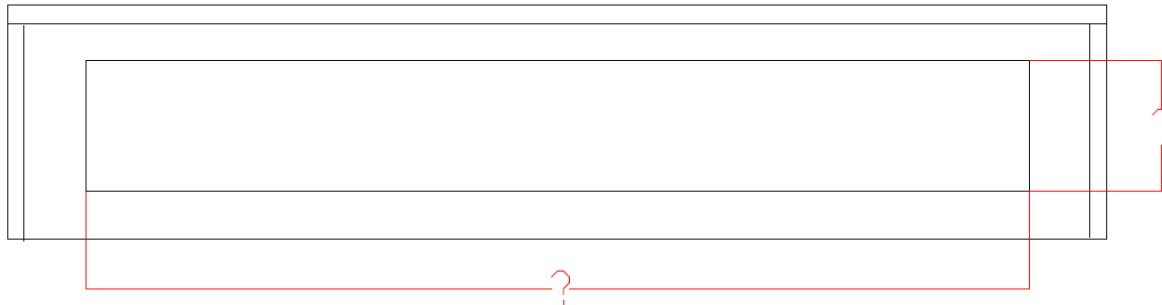

How To Identify A Letter Plate

Letter plates come in a variety of shapes, colours and sizes. Below is a diagram of the Letter plate dimensions required to identify the correct Letter plate, if you are looking for an exact match it is always helpful to supply a photograph of the item to get a like for like match.

Information Required:

Colour Of The Flap:

Colour Of The Letter Plate Around The Flap:

Overall Dimensions:

Aperture Dimensions: The Aperture Is The Cut Out Slot For The Letter Plate To Go Through The Door.

Sleeve Depth: