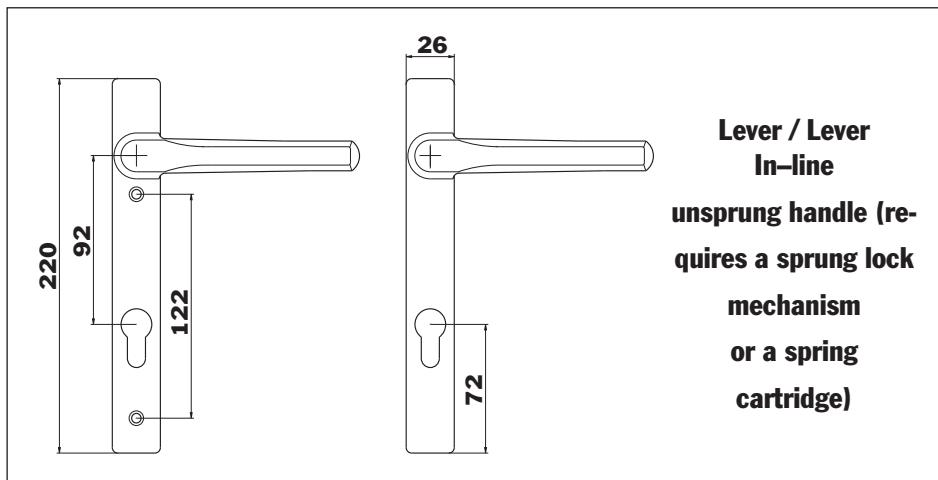

INFORMATION

Door Handle Types

Other configurations available:-

Blank plate (no cylinder hole or handle - internal or external).

Dummy lever (no cylinder hole, handle does not operate).

Lever on blank plate (no cylinder hole, handle operates).

Fixed lever or pad (does not move).

Window Ware

Telford Way

Cross Park

Bedford

MK42 0PQ

Web Site

www.windowware.co.uk