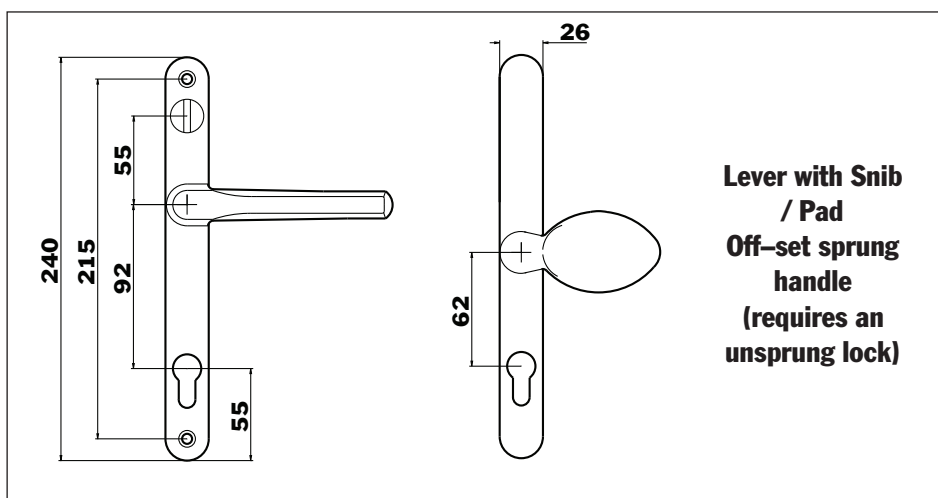

INFORMATION

Door Handle Types

Other configurations available:-

Blank plate (no cylinder hole or handle - internal or external).

Dummy lever (no cylinder hole, handle does not operate).

Lever on blank plate (no cylinder hole, handle operates).

Fixed lever or pad (does not move).

Window Ware

Telford Way

Cross Park

Bedford

MK42 0PQ

Web Site

www.windowware.co.uk