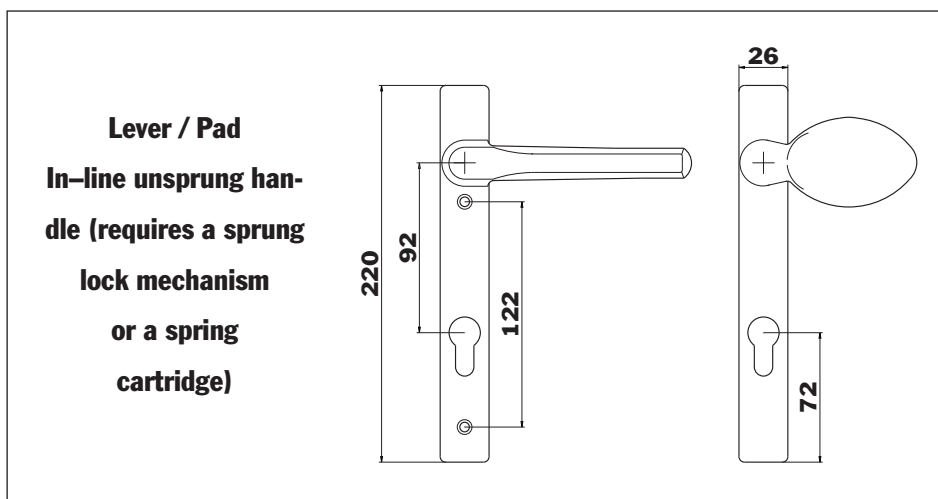

INFORMATION

Door Handle Types

Other configurations available:-

Blank plate (no cylinder hole or handle - internal or external).

Dummy lever (no cylinder hole, handle does not operate).

Lever on blank plate (no cylinder hole, handle operates).

Fixed lever or pad (does not move).

Window Ware

Telford Way

Cross Park

Bedford

MK42 0PQ

Web Site

www.windowware.co.uk